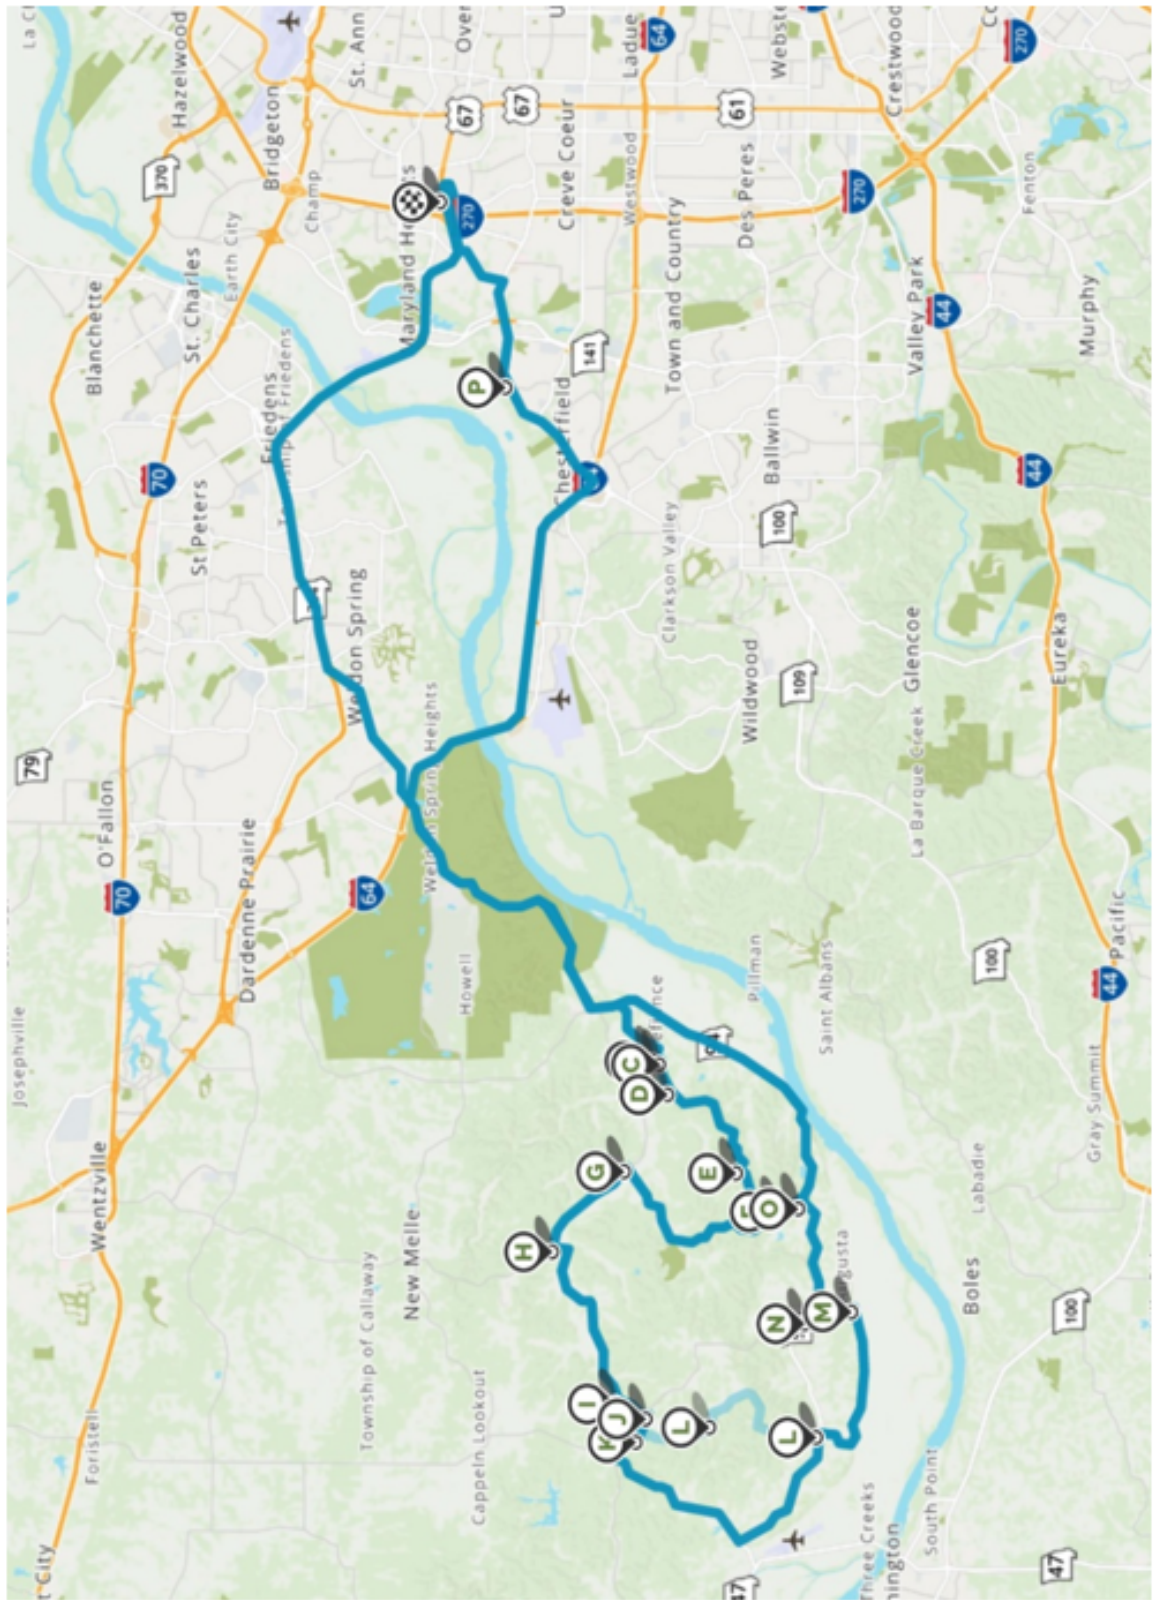

Friday Drive #3, Leave at 11:30 – Montelle Winery

Montelle Winery

Missouri Wine Country

Friday Drive 3, 11:30 a.m.

95 miles

***Please keep the car behind you in sight. Adjust your pace accordingly. If they stop, you stop.
At the same time keep up with the car ahead. If we stay together, no Triumph will be left behind.***

Leave SHERATON WESTPORT HOTEL going EAST on Westline Industrial Dr.	Then 0.26 miles
Merge onto MO-364 W.	Then 12.98 miles
Merge onto MO-94 W via EXIT 8A toward Weldon Spring.	Then 11.56 miles
<u>HARD TO SEE</u> - Turn RIGHT onto Holden Rd.	Then 1.24 miles
(Holden Rd is past Hwy F and is 0.1 miles past Schiller Ln.)	
Holden Rd becomes Defiance Rd.	Then 0.42 miles
Turn LEFT onto Howell Rd.	Then 0.17 miles
Take the 1st RIGHT onto Matson Hill Rd.	Then 0.94 miles
Stay STRAIGHT to go onto Duke Rd	Then 2.08 miles
Turn sharp RIGHT onto Schluersburg Rd.	Then 5.00 miles
Turn LEFT onto Highway F/MO-F.	Then 2.50 miles
Turn LEFT onto Femme Osage Creek Rd.	Then 4.29 miles
Turn LEFT onto Cappeln Osage Rd.	Then 0.74 miles
Turn RIGHT onto Highway T.	Then 0.56 miles
Take the 1st LEFT onto Osage Ridge Rd.	Then 3.53 miles
CROSS S Highway 94/MO-94. STRAIGHT on to Emke Rd. – CAUTION!	Then 0.86 miles
Turn LEFT onto Augusta Bottom Rd.	Then 3.15 miles
Take the 1st LEFT onto Schell Rd.	Then 1.35 miles
Turn LEFT onto S Highway 94/ MO-94.	Then 3.05 miles
Turn sharp LEFT onto Montelle Dr.	Then 0.31 miles